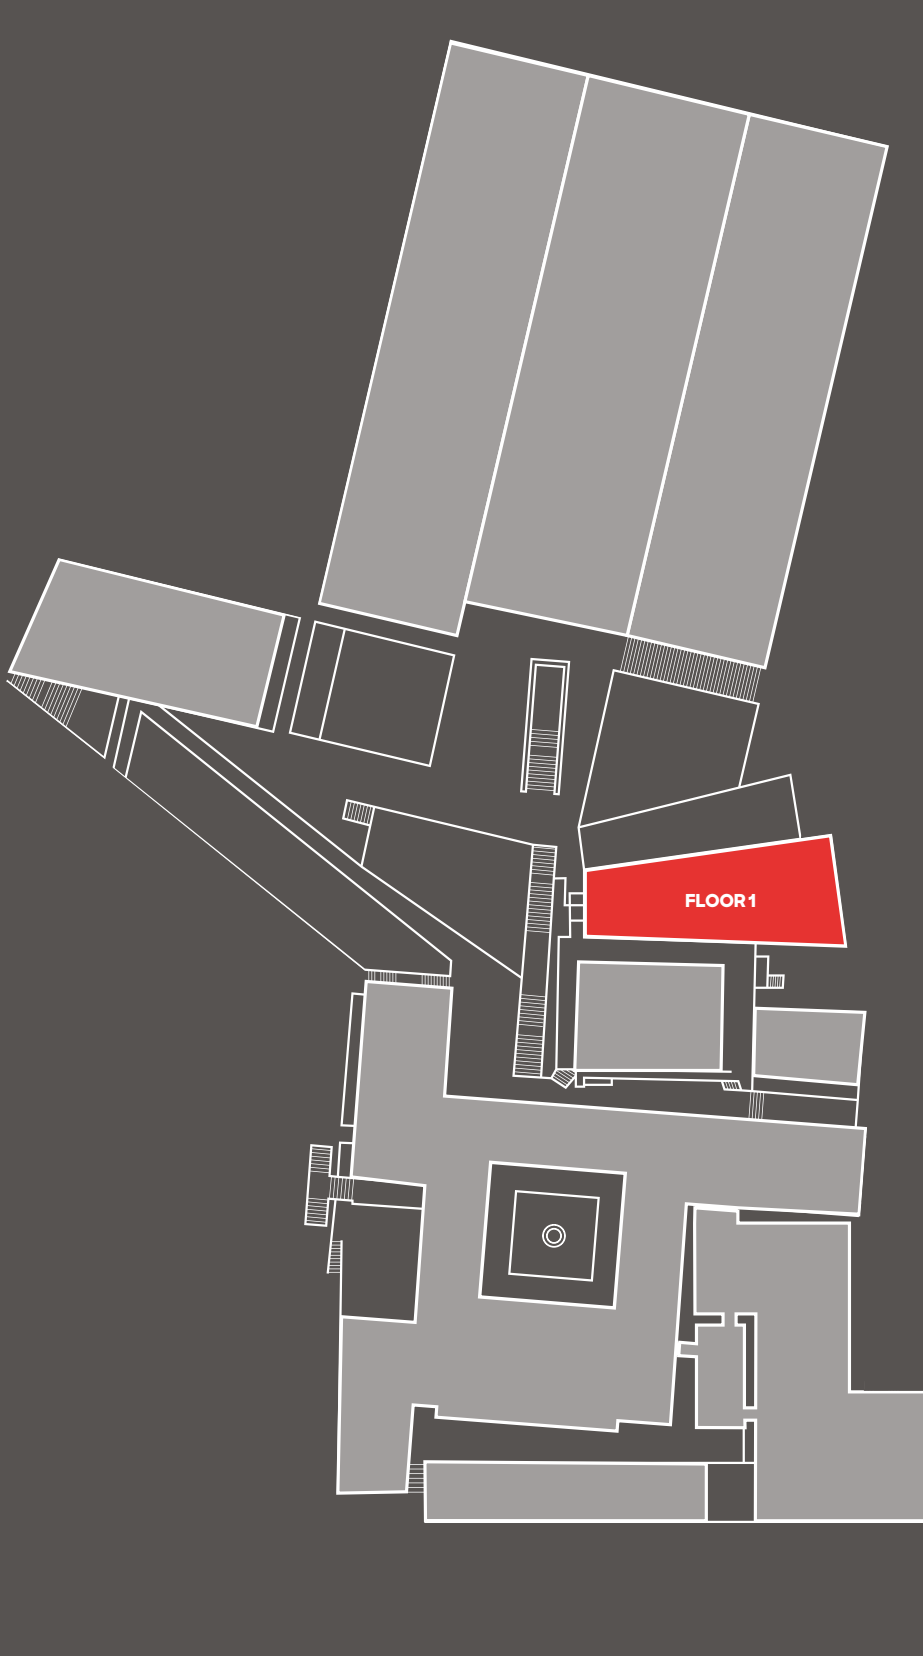

1 FLOOR

QUELHAS BUILDING

FLOOR 1

Auditorium 4
Auditorium 5
Room 101

2 FLOOR

QUELHAS BUILDING

FLOOR 2

Auditorium CGD
Auditorium 2
Auditorium 3
Room 202
Room 205
Rooftop
(Registration)

- Legend**
- ⊕ Lift
 - Ⓜ ATM
 - ♀ Ladies Toilet
 - ♂ Gentlemen Toilet
 - ♿ Accessible Toilet
 - ↻ Stairs
 - 💧 Water Source
 - 🚪 Exit

3 FLOOR

QUELHAS BUILDING

FLOOR 3

Room 302
Room 303
Room 305
Room 306
Room 307
Room 309

- Legend**
- ⊕ Lift
 - Ⓜ ATM
 - ♀ Ladies Toilet
 - ♂ Gentlemen Toilet
 - ♿ Accessible Toilet
 - ↻ Stairs
 - 💧 Water Source
 - 🚪 Exit

4 FLOOR

QUELHAS BUILDING

FLOOR 4

Amphitheater 1
Amphitheater 2
Amphitheater 3
Amphitheater 4
Salão Nobre

- Legend**
- ⊕ Lift
 - Ⓜ ATM
 - ♀ Ladies Toilet
 - ♂ Gentlemen Toilet
 - ♿ Accessible Toilet
 - ↻ Stairs
 - 💧 Water Source
 - 🚪 Exit